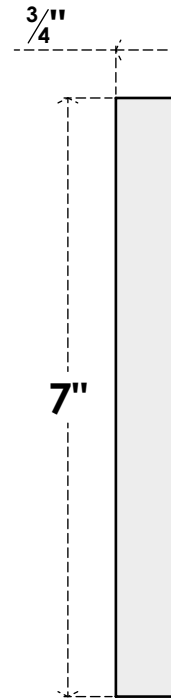

ROSP070X070X075SDG09

7"W X 7"H X 3/4"P STANDARD SEDGWICK FLOWER ROSETTE WITH SQUARE EDGE, ARCHITECTURAL GRADE PVC

FRONT

SIDE

EKENA MILLWORK
2300 WEST MAIN ST.
CLARKSVILLE, TX 75426
TOLL FREE: 866-607-0453
WWW.EKENAMILLWORK.COM

NOTES

1. INSTALLATION TO BE COMPLETED IN ACCORDANCE WITH MANUFACTURER'S SPECIFICATIONS.
2. DRAWING MAY NOT BE TO SCALE
3. THIS DRAWING IS INTENDED FOR DESIGN AND PLANNING PURPOSES ONLY.
4. ALL INFORMATION CONTAINED HEREIN WAS CURRENT AT THE TIME OF DEVELOPMENT BUT MUST BE REVIEWED AND APPROVED BY THE PRODUCT MANUFACTURER TO BE CONSIDERED ACCURATE.
5. ARCHITECTURAL GRADE PVC PRODUCTS ARE MADE FROM EXPANDED CELLULAR PVC AND COME NATURALLY WHITE BUT MAY BE PAINTED