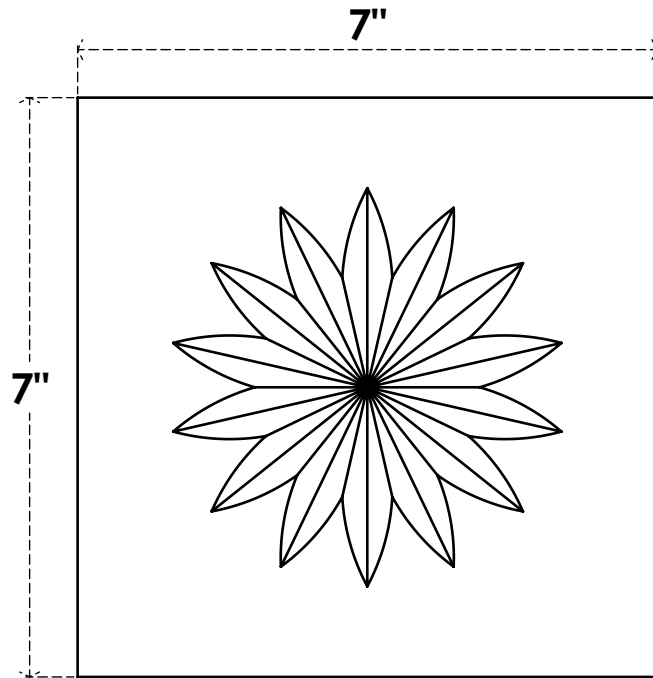

ROSP070X070X075SDG09

7"W X 7"H X 3/4"P STANDARD SEDGWICK FLOWER ROSETTE WITH SQUARE EDGE, ARCHITECTURAL GRADE PVC

FRONT

SIDE

EKENA MILLWORK
2300 WEST MAIN ST.
CLARKSVILLE, TX 75426
TOLL FREE: 866-607-0453
WWW.EKENAMILLWORK.COM